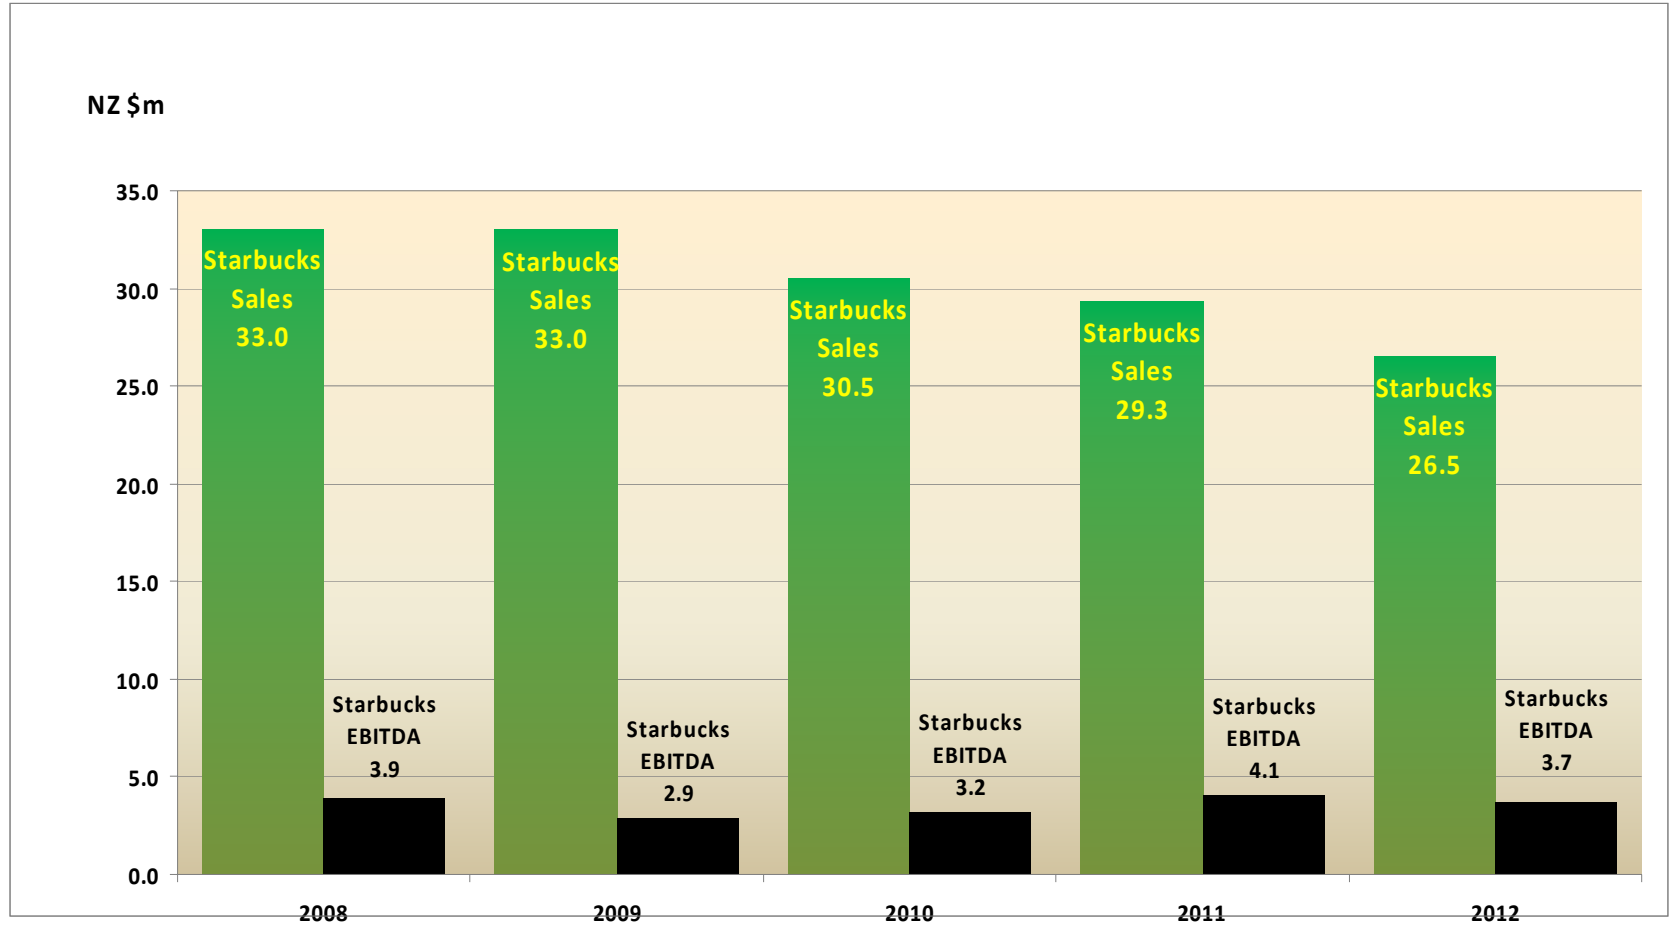

Transformed stores

NEW ZEALAND LTD

KFC Lower Hutt – Project Fusion

NEW ZEALAND LTD

Pizza Hut Sales and EBITDA

NEW ZEALAND LTD

Starbucks Coffee Sales and EBITDA

Staff