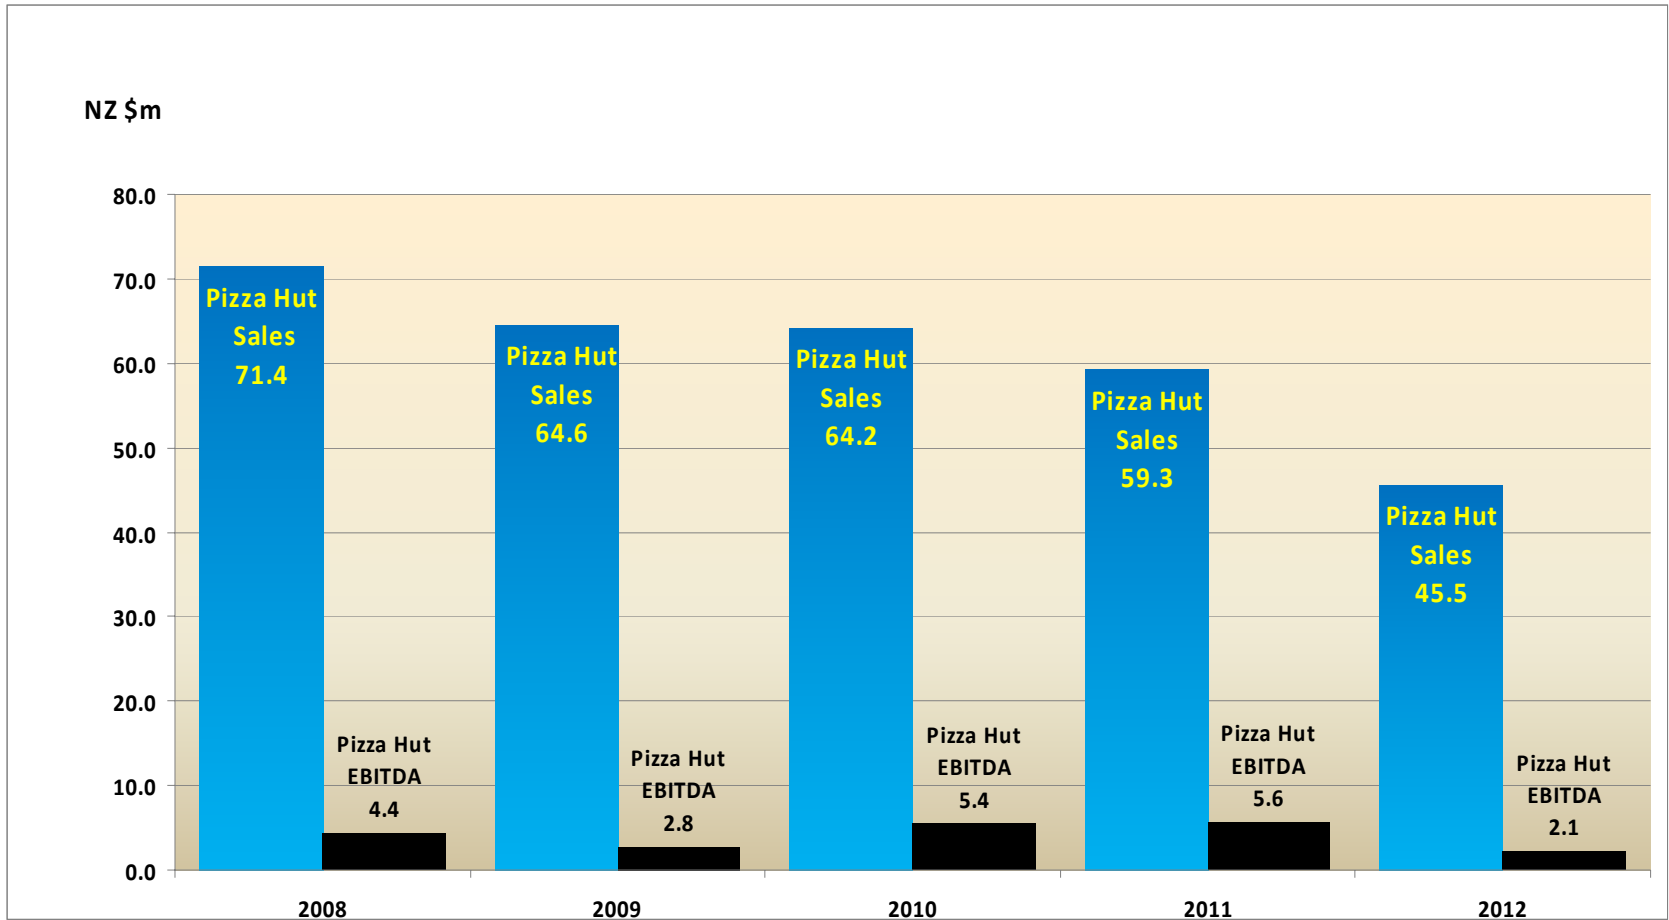

Transformed stores

NEW ZEALAND LTD

KFC Lower Hutt – Project Fusion

NEW ZEALAND LTD

Pizza Hut Sales and EBITDA

NEW ZEALAND LTD

Starbucks Coffee Sales and EBITDA

Staff