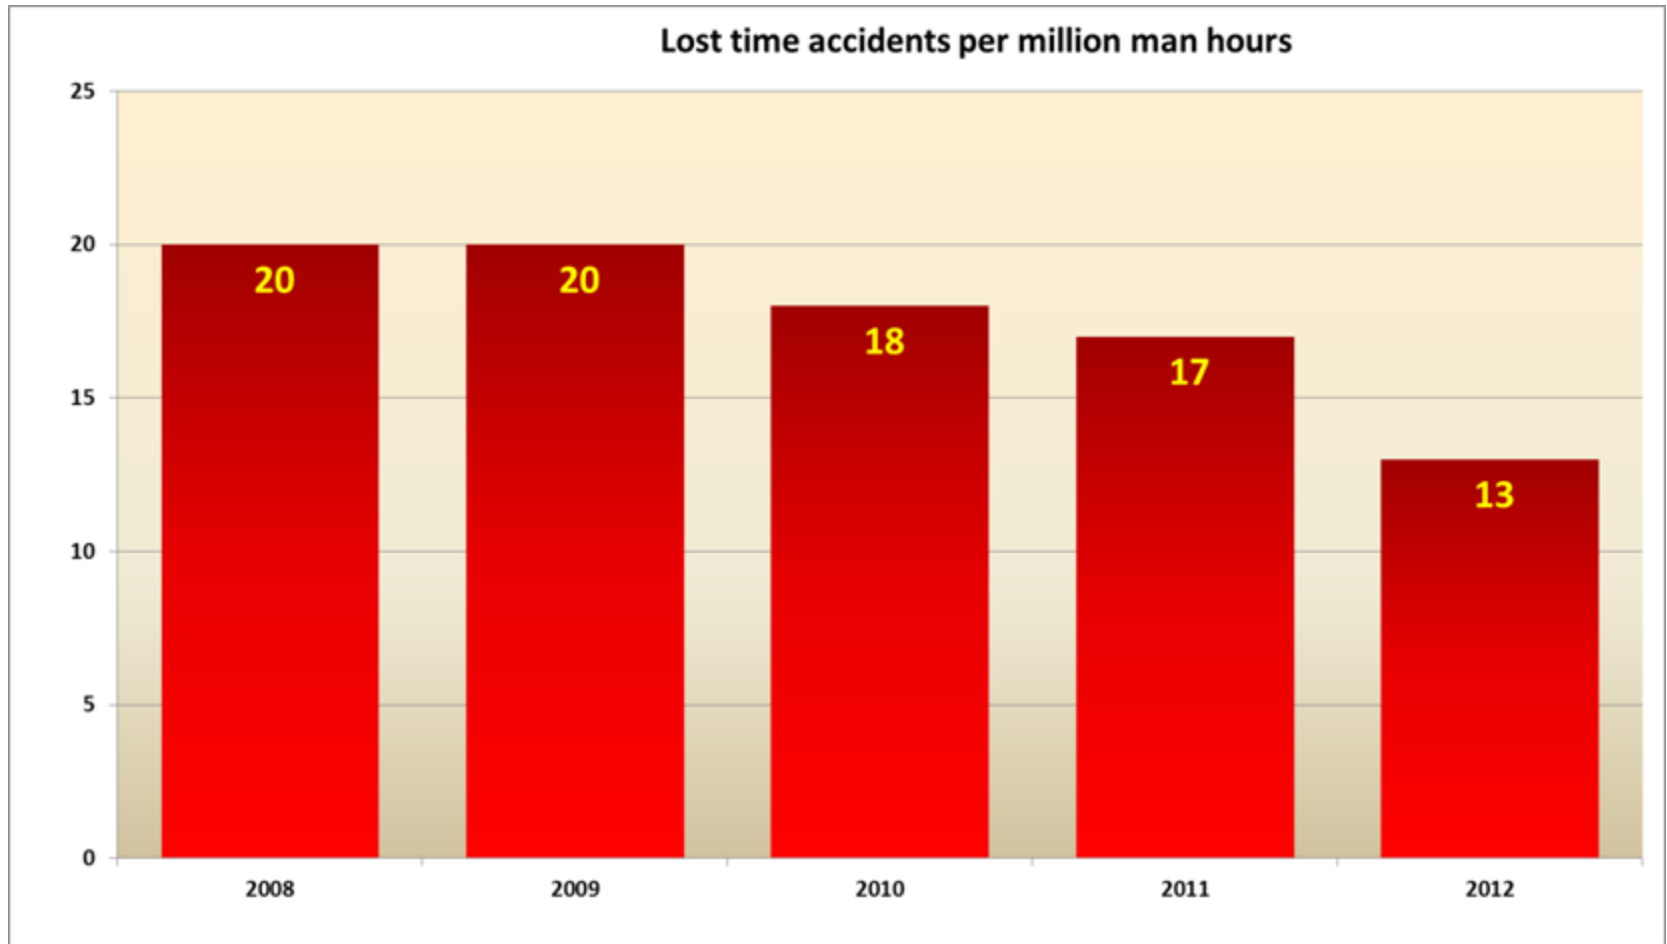

Transformed stores

NEW ZEALAND LTD

KFC Lower Hutt – Project Fusion

NEW ZEALAND LTD

Pizza Hut Sales and EBITDA

NEW ZEALAND LTD

Starbucks Coffee Sales and EBITDA

Staff