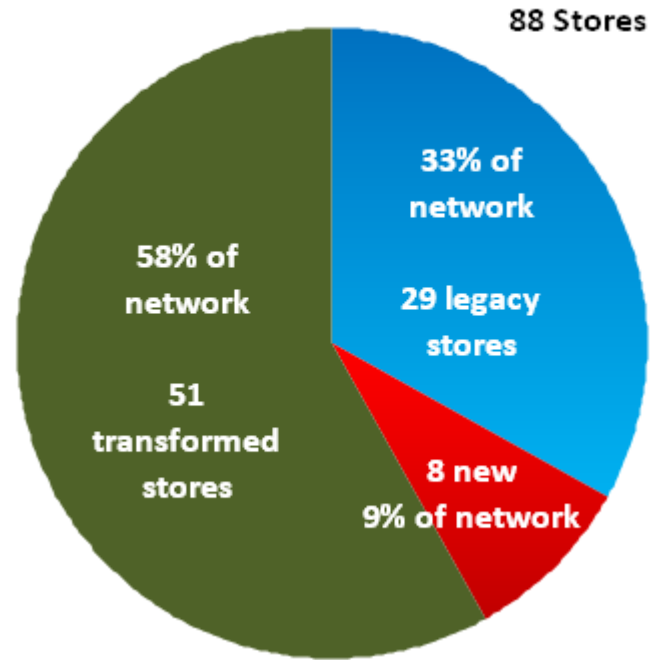

Transformed stores

NEW ZEALAND LTD

KFC Lower Hutt – Project Fusion

NEW ZEALAND LTD

Pizza Hut Sales and EBITDA

NEW ZEALAND LTD

Starbucks Coffee Sales and EBITDA

Staff