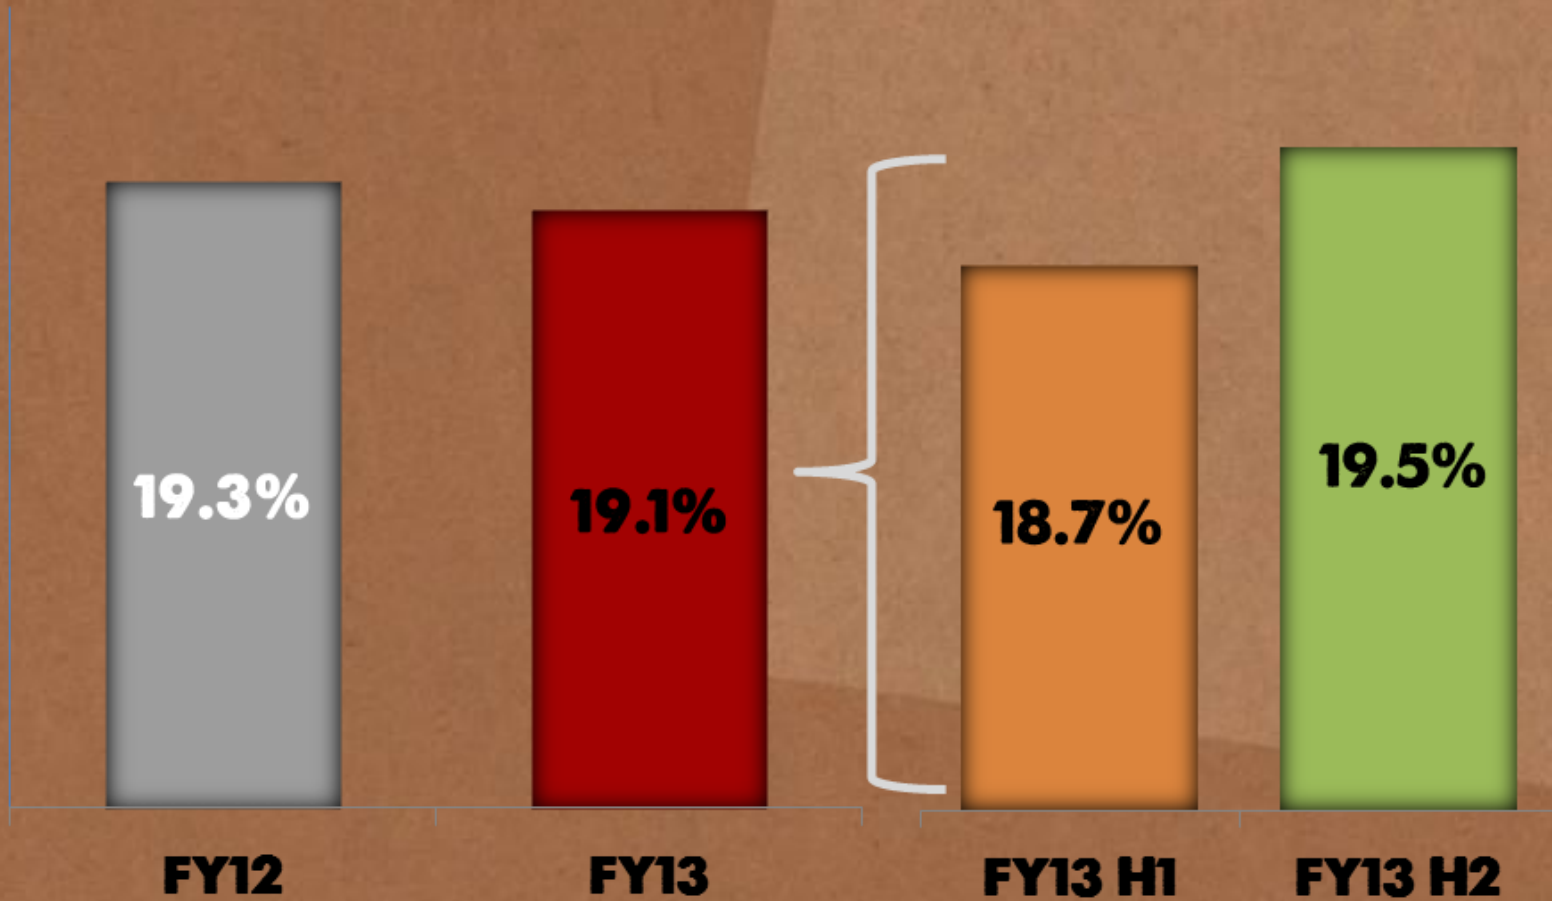

CHIEF EXECUTIVE OFFICER
RUSSEL CREEDY

CEO'S ADDRESS

NEW BURGER BRAND

KFC: EBITDA MARGIN %

KFC: STORE TRANSFORMATIONS

PIZZA HUT: GAME CHANGER

Pizza Hut

\$4.90 each pick up
EVERYDAY