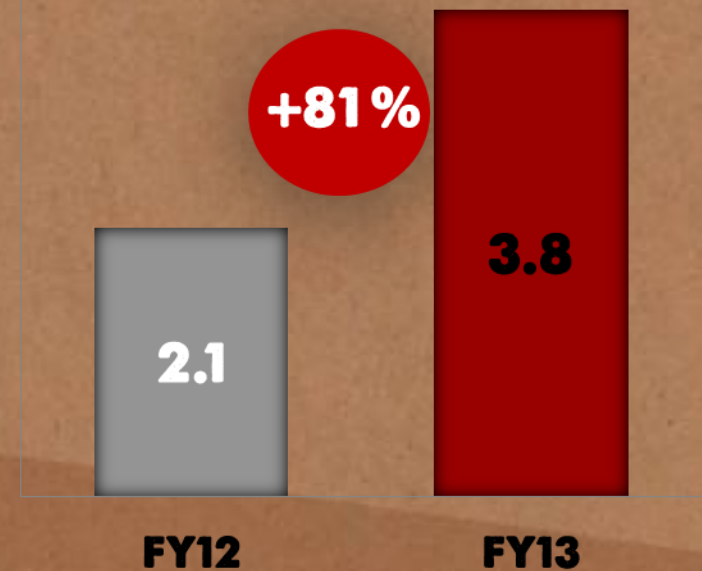

Available for a limited time at participating Pizza Hut stores. Pick up price shown.

PIZZA HUT: A GREAT YEAR

SAME STORE SALES (% GROWTH)

EBITDA (\$M)

PIZZA HUT: STORE OWNERSHIP

PIZZA HUT: ONLINE ORDERING MIX

% SAME STORE SALES GROWTH

STATE

DHS
SURF LIFEGUARD

SURF RESCUE

SURF SAFE VARIETY BUCKET

\$2

From this bucket goes to
Surf Life Saving
New Zealand

SURF LIFE SAVING
NEW ZEALAND