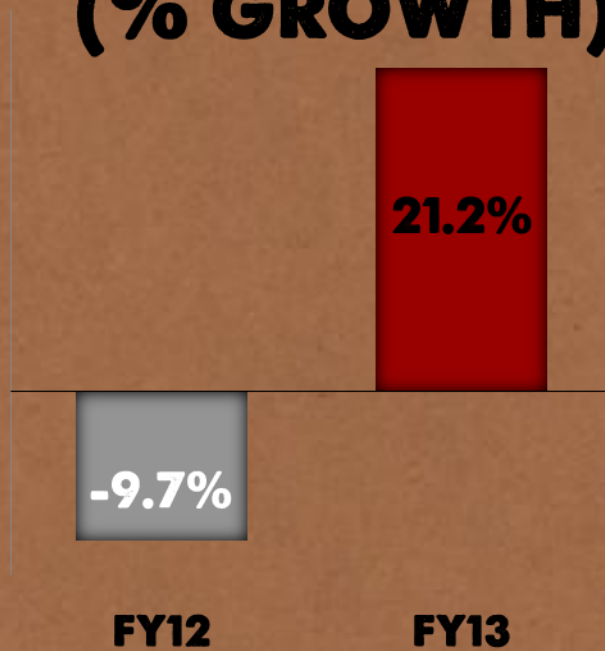

CHIEF EXECUTIVE OFFICER
RUSSEL CREEDY

CEO'S ADDRESS

NEW BURGER BRAND

KFC: EBITDA MARGIN %

KFC: STORE TRANSFORMATIONS

PIZZA HUT: GAME CHANGER

Pizza Hut

\$4.90 each pick up
EVERYDAY

Available for a limited time at participating Pizza Hut stores. Pick up price shown.

PIZZA HUT: A GREAT YEAR

SAME STORE SALES (% GROWTH)

EBITDA (\$M)

PIZZA HUT: STORE OWNERSHIP

PIZZA HUT: ONLINE ORDERING MIX