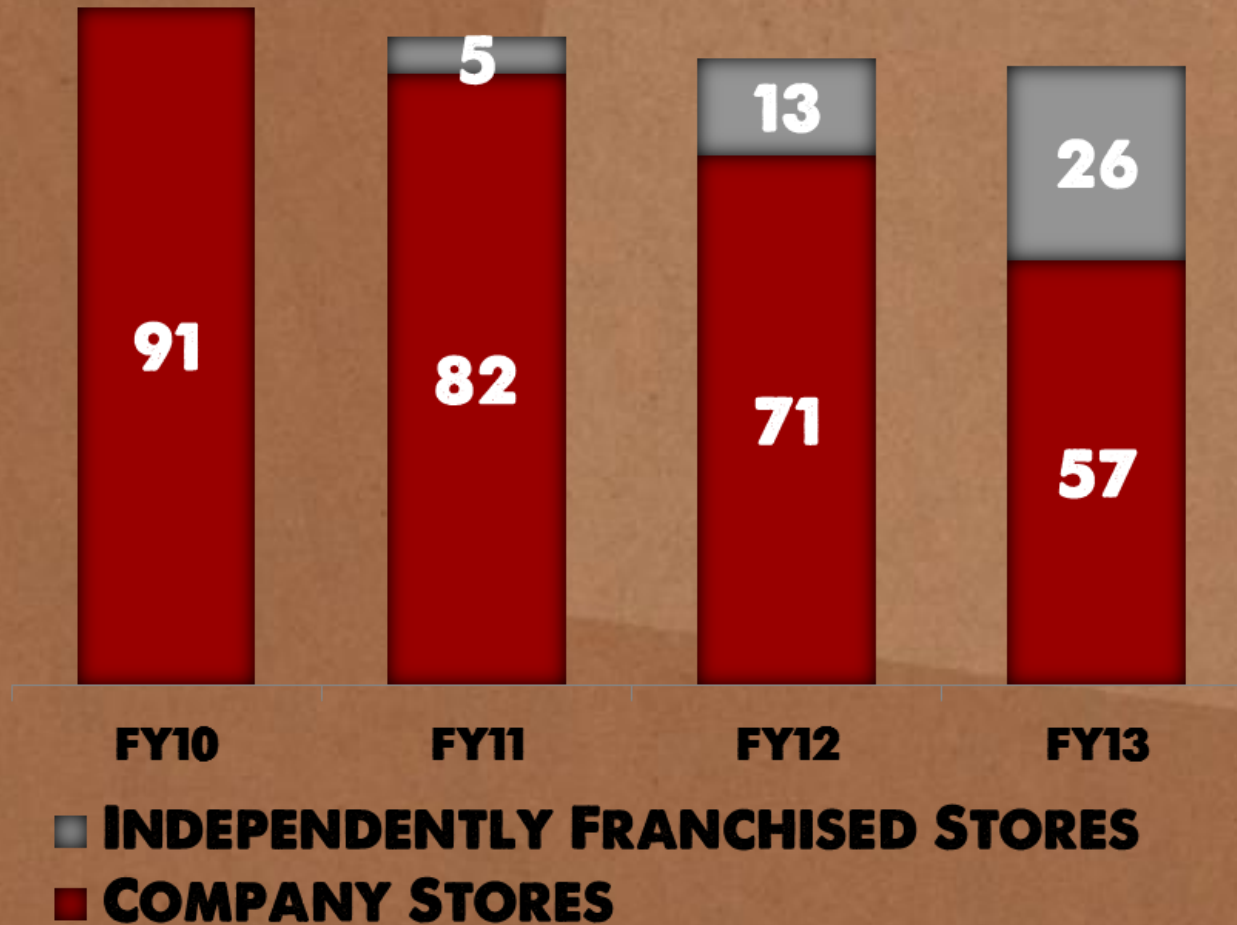

CHIEF EXECUTIVE OFFICER
RUSSEL CREEDY

CEO'S ADDRESS

NEW BURGER BRAND

KFC: EBITDA MARGIN %

KFC: STORE TRANSFORMATIONS

PIZZA HUT: GAME CHANGER

Pizza Hut

\$4.90 each pick up
EVERYDAY

Available for a limited time at participating Pizza Hut stores. Pick up price shown.

PIZZA HUT: A GREAT YEAR

SAME STORE SALES (% GROWTH)

EBITDA (\$M)

PIZZA HUT: STORE OWNERSHIP

PIZZA HUT: ONLINE ORDERING MIX

% SAME STORE SALES GROWTH

STATE

DHS
SURF LIFEGUARD

SURF RESCUE

SURF SAFE VARIETY BUCKET

\$2

From this bucket goes to
Surf Life Saving
New Zealand

SURF LIFE SAVING
NEW ZEALAND